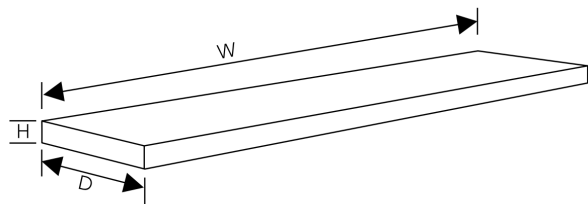

neelnox

LET
THERE
BE **DESIGN.**

Y-120-P

FEATURES

- Premium 304 Grade Stainless Steel
- Equipped with SoundDefy™ noise concealing technology
- Concealed hardware included for a seamless installation
- Double walled stainless steel construction ensures no screws are visible after installation

Model	Y-120-P
Product	Floating Shelf
Size	42"(W) x 9"(D) x 1 1/4"(H)
Slope	-
Hardware	Included, Concealed

FINISHES	Polished (-P)	Brushed Bronze (-BBRZ)	Light Beige (-LTBGE)
	Brushed (-B)	Antique Brass (-ABRS)	Grey (-GRAY)
	Brushed Gold (-BGLD)	Antique Copper (-ACOP)	Beige (-BEIGE)
	Matte Black (-BLK)	Matte White (-WHT)	Polished Gold (-PGLD)
	Oil Rubbed Bronze (-ORB)	Brushed Black (-BRBLK)	Polished Rose Gold (-PRGD)
	Brushed Brass (-BBRS)	Brushed Rose Gold (-BRGD)	